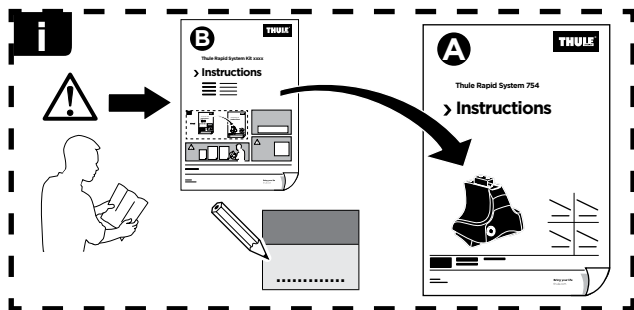

# > Instructions

HONDA City, 4-dr Sedan, 14-

HONDA Grace, 4-dr Sedan, 14-

ISO 11154-E

141789  
C.20151010  
519-1789-01

Bring your life  
thule.com

**1**

	X (scale)	X (mm)	X (inch)
<b>HONDA City</b> , 4-dr Sedan, 14-	<b>34.5</b>	<b>996</b>	<b>39 1/4</b>
<b>HONDA Grace</b> , 4-dr Sedan, 14-	<b>34.5</b>	<b>996</b>	<b>39 1/4</b>