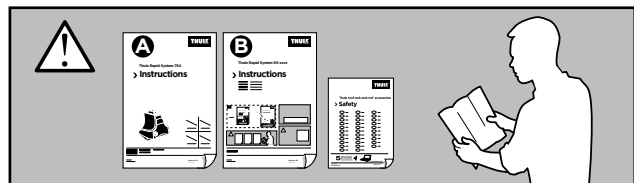

# > Instructions

HONDA City, 4-dr Sedan, 14-

HONDA Grace, 4-dr Sedan, 14-

ISO 11154-E

141789  
C.20151010  
519-1789-01

Bring your life  
thule.com

**1**

	X (scale)	X (mm)	X (inch)
<b>HONDA City</b> , 4-dr Sedan, 14-	<b>34.5</b>	<b>996</b>	<b>39 1/4</b>
<b>HONDA Grace</b> , 4-dr Sedan, 14-	<b>34.5</b>	<b>996</b>	<b>39 1/4</b>