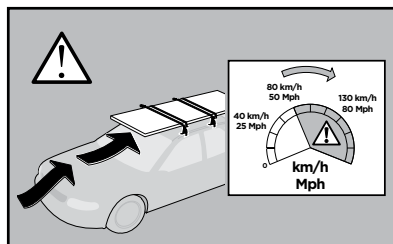

# > Instructions

HONDA City, 4-dr Sedan, 14-

HONDA Grace, 4-dr Sedan, 14-

ISO 11154-E

141789  
C.20151010  
519-1789-01

Bring your life  
thule.com

**1**

	X (scale)	X (mm)	X (inch)
<b>HONDA City</b> , 4-dr Sedan, 14-	<b>34.5</b>	<b>996</b>	<b>39 1/4</b>
<b>HONDA Grace</b> , 4-dr Sedan, 14-	<b>34.5</b>	<b>996</b>	<b>39 1/4</b>