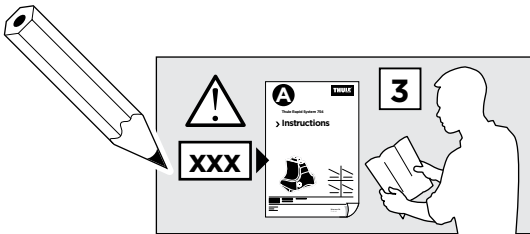

2

HONDA City, 4-dr Sedan, 14-

HONDA Grace, 4-dr Sedan, 14-